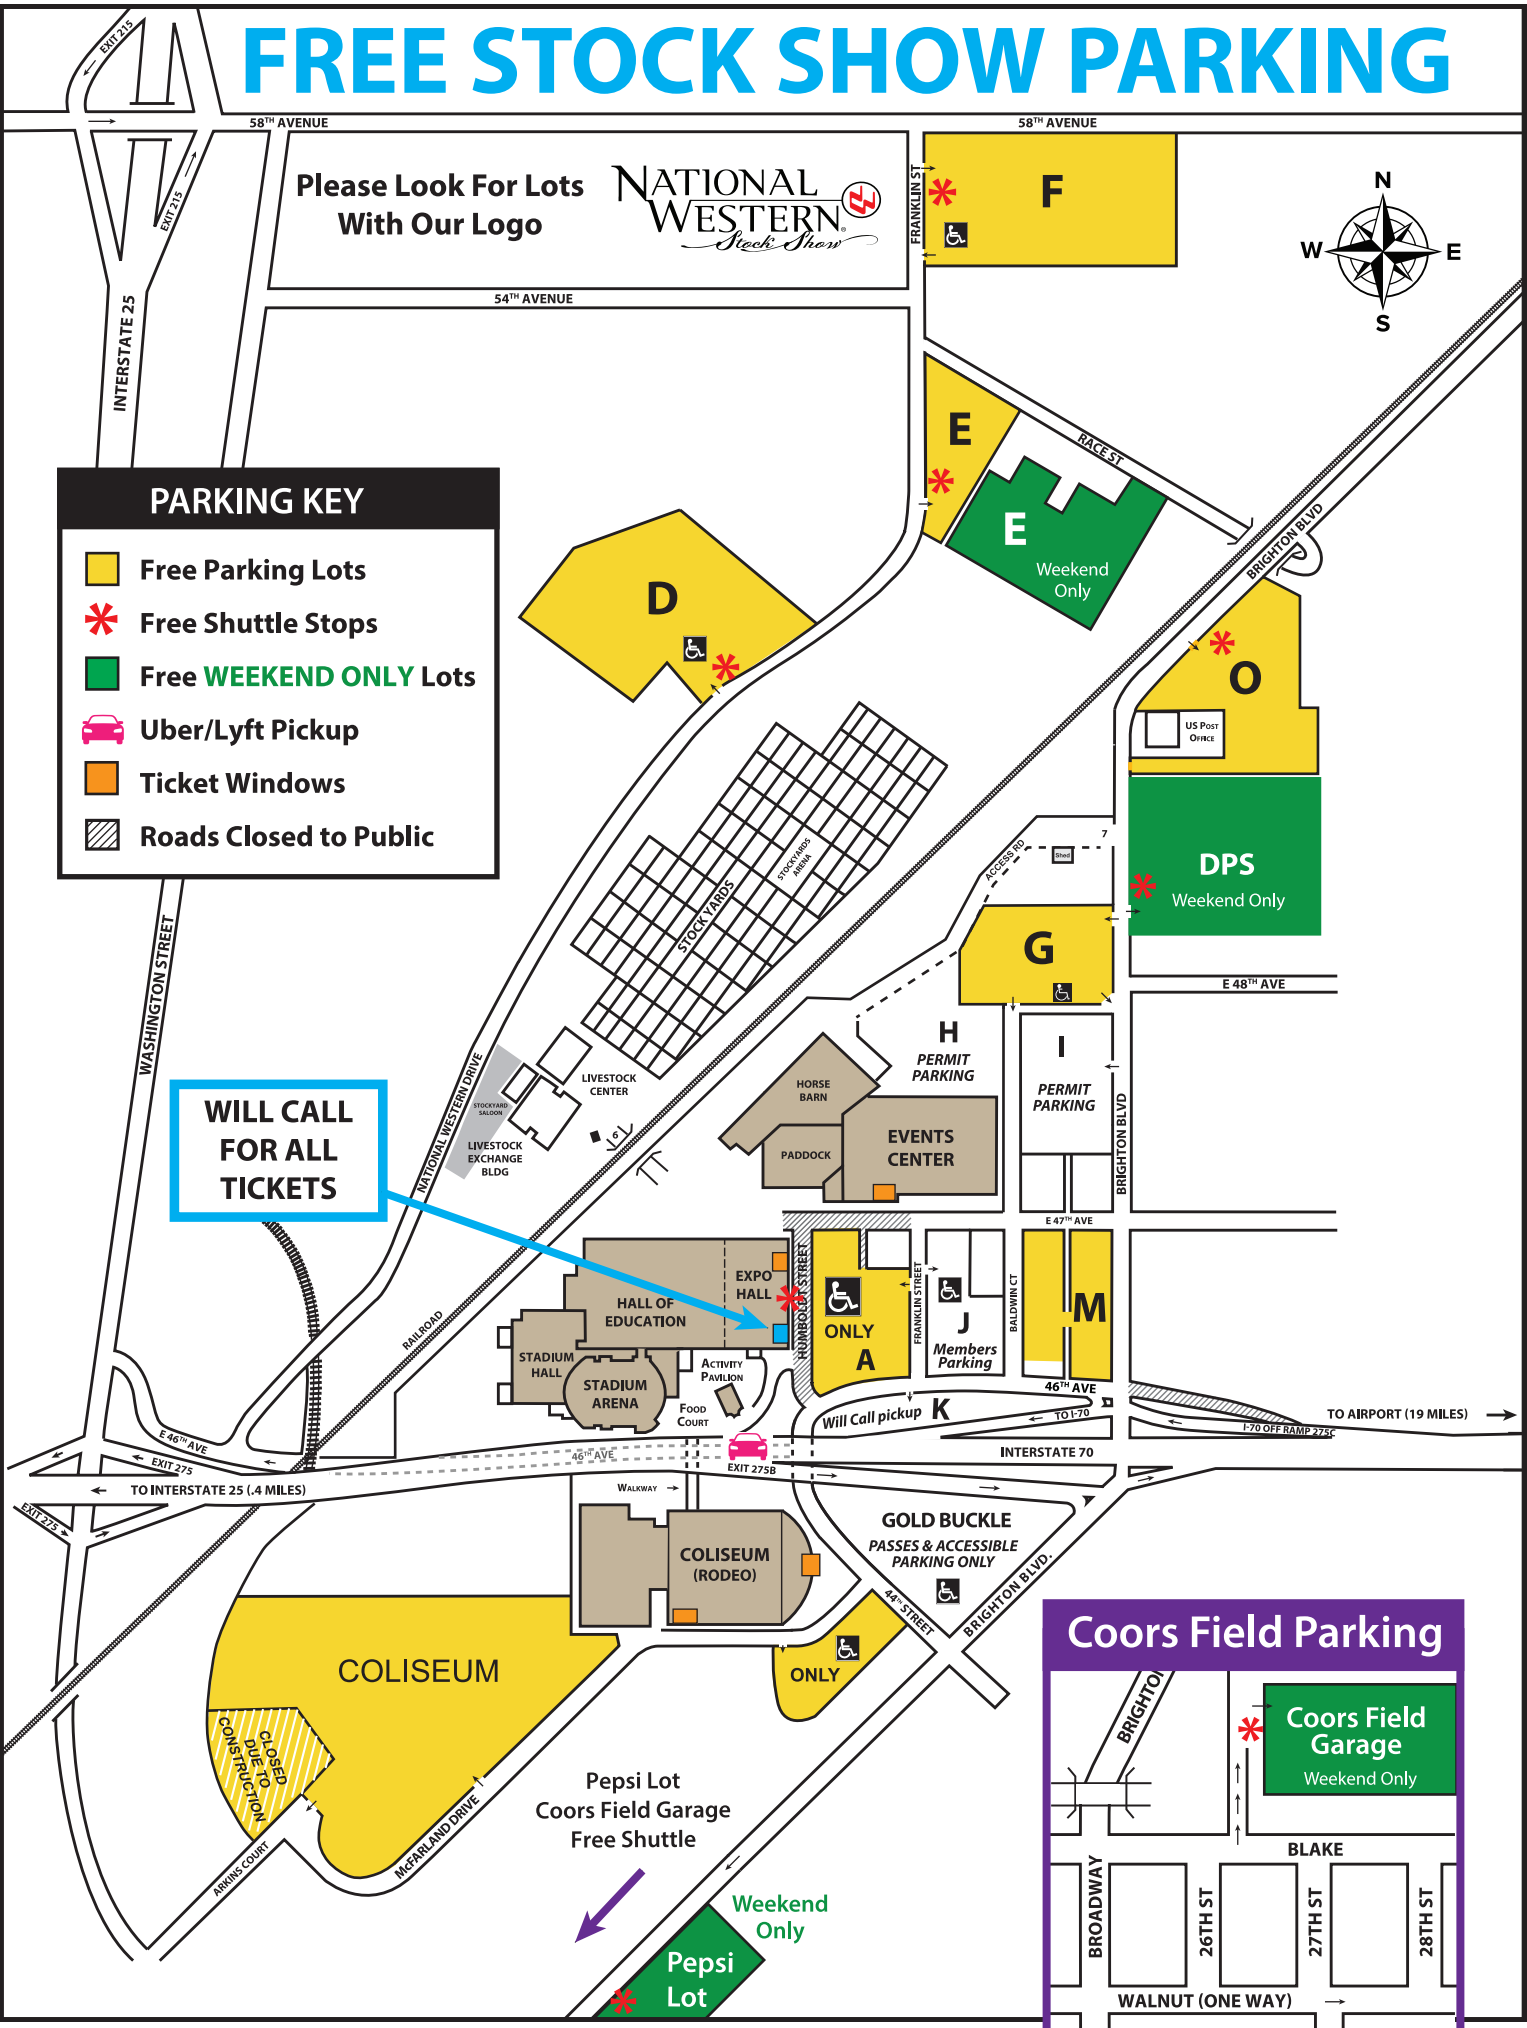

# FREE STOCK SHOW PARKING

Please Look For Lots With Our Logo

### PARKING KEY

- Free Parking Lots
- Free Shuttle Stops
- Free **WEEKEND ONLY** Lots
- Uber/Lyft Pickup
- Ticket Windows
- Roads Closed to Public

**WILL CALL FOR ALL TICKETS**

### Coors Field Parking

**Coors Field Garage**  
Weekend Only

Map showing streets: BROADWAY, 26TH ST, 27TH ST, 28TH ST, BLAKE, WALNUT (ONE WAY).

Pepsi Lot  
Coors Field Garage  
Free Shuttle

**Pepsi Lot**  
Weekend Only

STOCK YARDS SALOON

MEMBERS PARKING

LIVESTOCK EXCHANGE BLDG

PERMIT PARKING

STOCK YARDS

PERMIT PARKING

LIVESTOCK CENTER

EVENTS CENTER