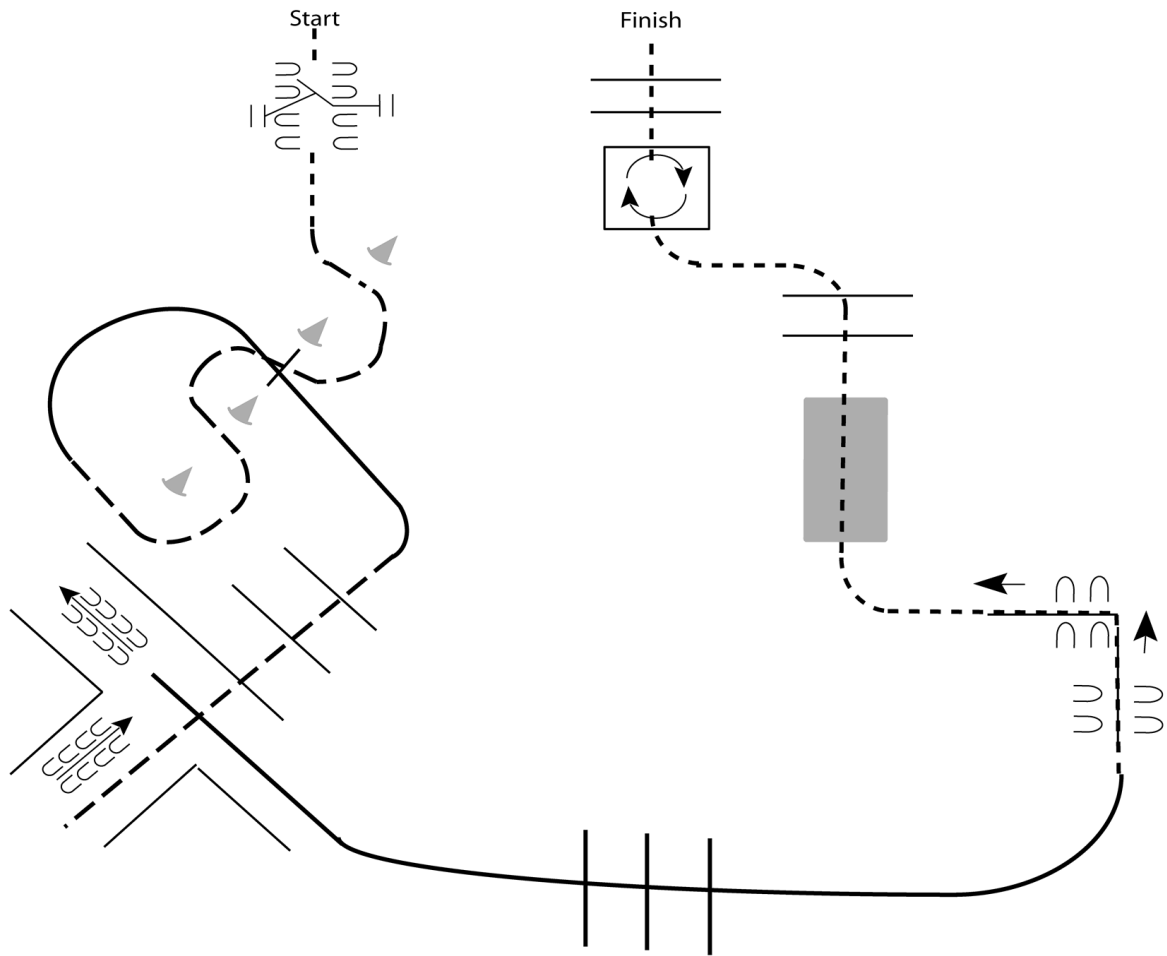

Denver Stock Show

All Trail

Show Date: 1-24-29-2019

www.HorseShowPatterns.com

www.HorseShowPatterns.com

Begin at Start.

1. Walk to and work gate.
2. Jog through cones.
3. Lope right lead to poles.
4. Jog over poles into chute.
5. Back the L.
6. Lope left lead over poles.
7. Side pass left over poles.
8. Walk over bridge, poles and into box.
9. Perform a 360 degree turn to the right, walk out of box and over poles to finish.

Walk	-----
Jog	-----
Extended Jog	-----
Lope	—————
Leg Yield	
Lead Change	—/—
Back	←←← ←←←
Marker	Ⓚ
Sidepass	←-----→

[T/2-3]

Pattern Provided by:

Daren Wright