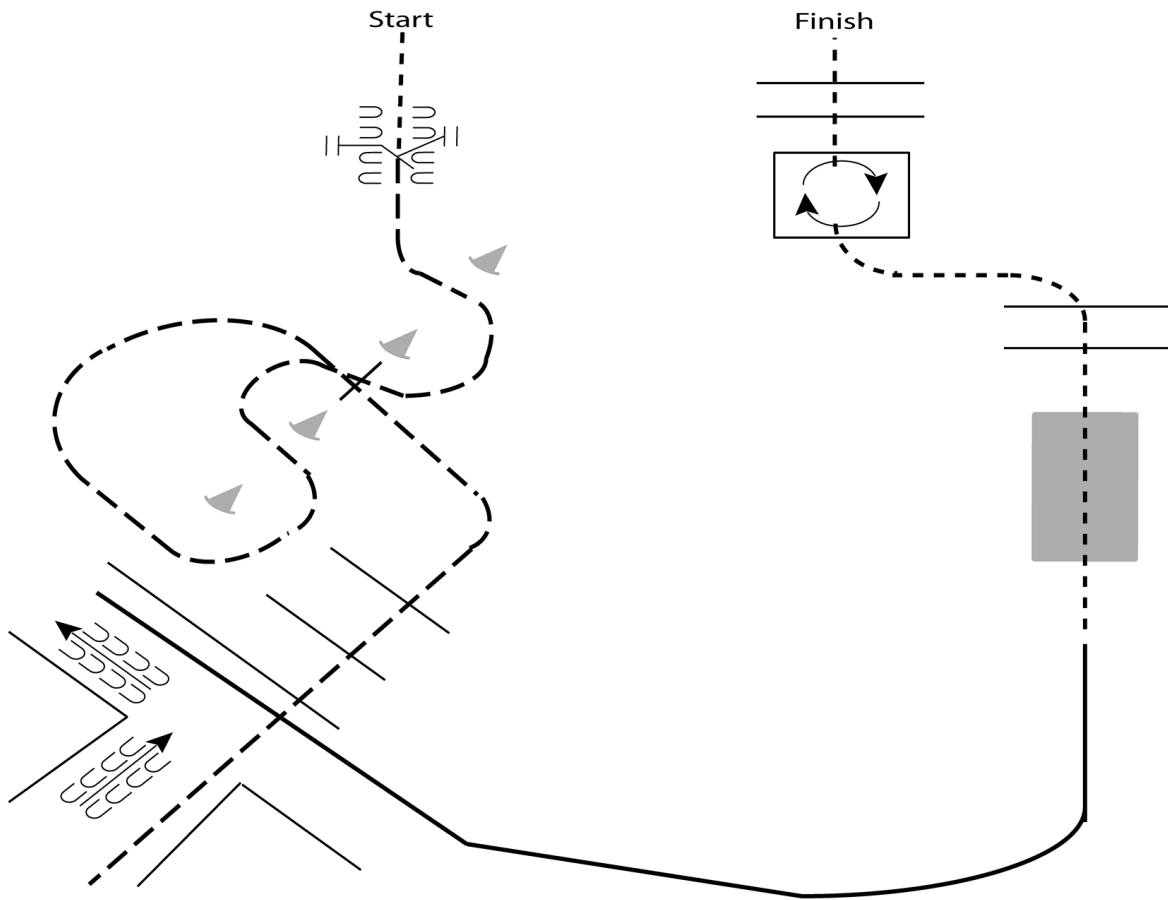

## OPEN DONKEY, JUNIOR MULE & YOUTH TRAIL

Show Date: January 20,21,2022

1. Walk to and work gate.
2. Jog through cones and into chute.
3. Back the L.
4. Lope on the left lead to bridge.
5. Walk over bridge and elevated poles.
6. Walk into box and perform a 360 degree turn to the right.
7. Walk out of box and over elevated poles to finish.

<b>Walk</b>	-----
<b>Jog</b>	- - - - -
<b>Extended Jog</b>	- - - - -
<b>Lope</b>	—————
<b>Leg Yield</b>	
<b>Lead Change</b>	— / —
<b>Back</b>	← ← ← ← ←
<b>Marker</b>	Ⓚ
<b>Sidepass</b>	←-----→

[T/1-4]

**Pattern Provided by:**  
*Mike Adams*