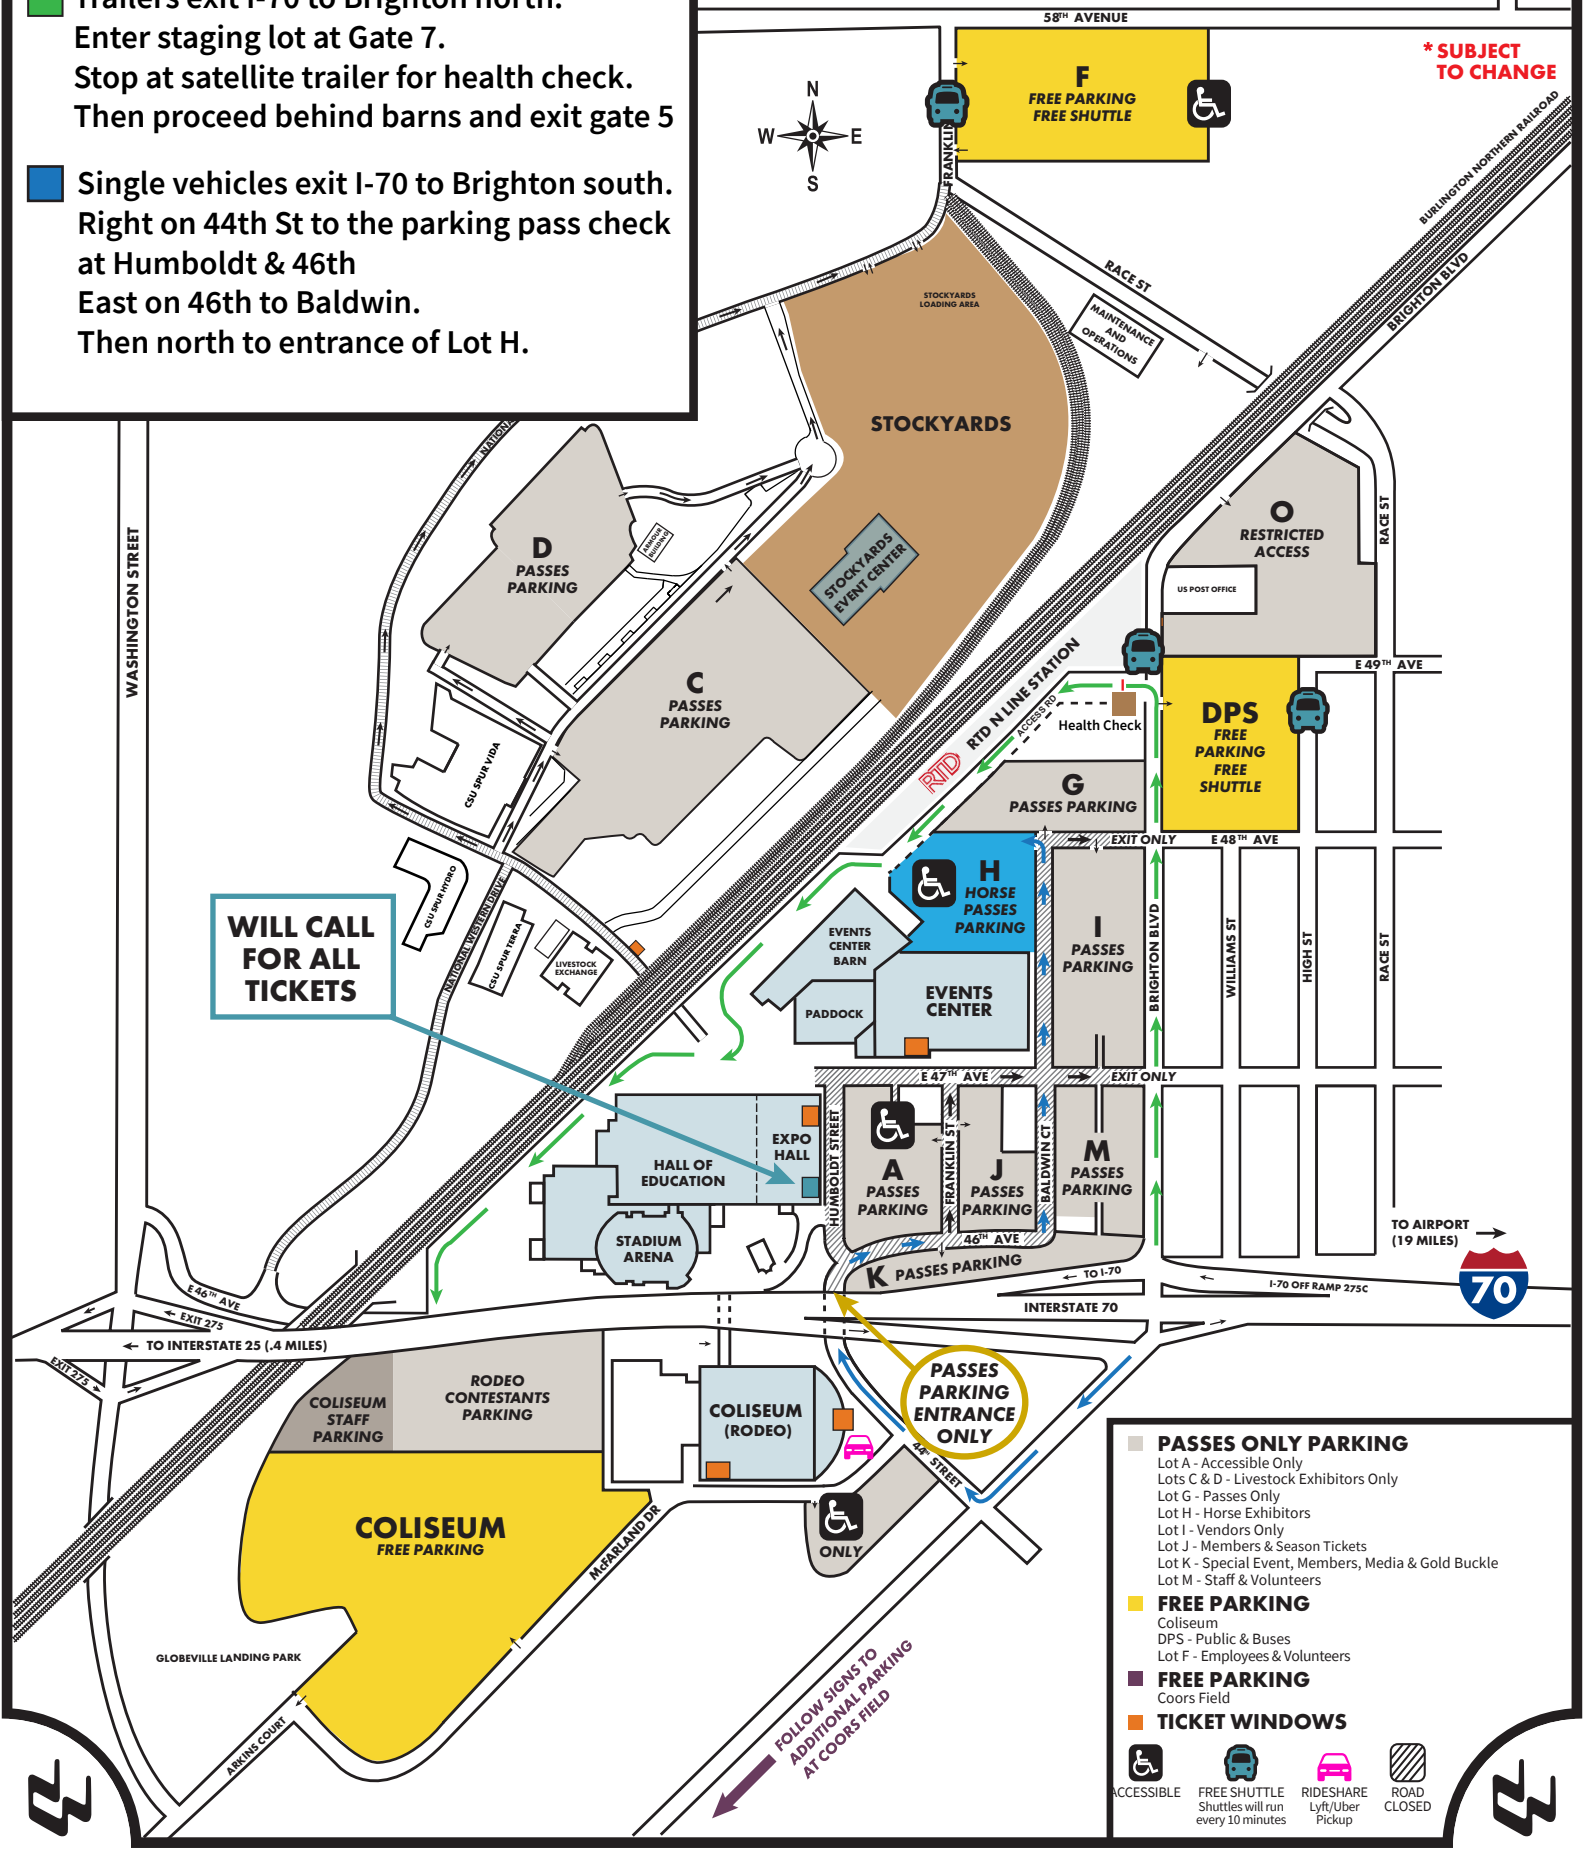

Directions:

- Trailers exit I-70 to Brighton north. Enter staging lot at Gate 7. Stop at satellite trailer for health check. Then proceed behind barns and exit gate 5
- Single vehicles exit I-70 to Brighton south. Right on 44th St to the parking pass check at Humboldt & 46th East on 46th to Baldwin. Then north to entrance of Lot H.

2023 STOCK SHOW HORSE EXHIBITOR MAP

* SUBJECT TO CHANGE

WILL CALL FOR ALL TICKETS

- PASSES ONLY PARKING**
 - Lot A - Accessible Only
 - Lots C & D - Livestock Exhibitors Only
 - Lot G - Passes Only
 - Lot H - Horse Exhibitors
 - Lot I - Vendors Only
 - Lot J - Members & Season Tickets
 - Lot K - Special Event, Members, Media & Gold Buckle
 - Lot M - Staff & Volunteers
- FREE PARKING**
 - Coliseum
 - DPS - Public & Buses
 - Lot F - Employees & Volunteers
- FREE PARKING**
 - Coors Field
- TICKET WINDOWS**

FOLLOW SIGNS TO ADDITIONAL PARKING AT COORS FIELD

PASSES PARKING ENTRANCE ONLY