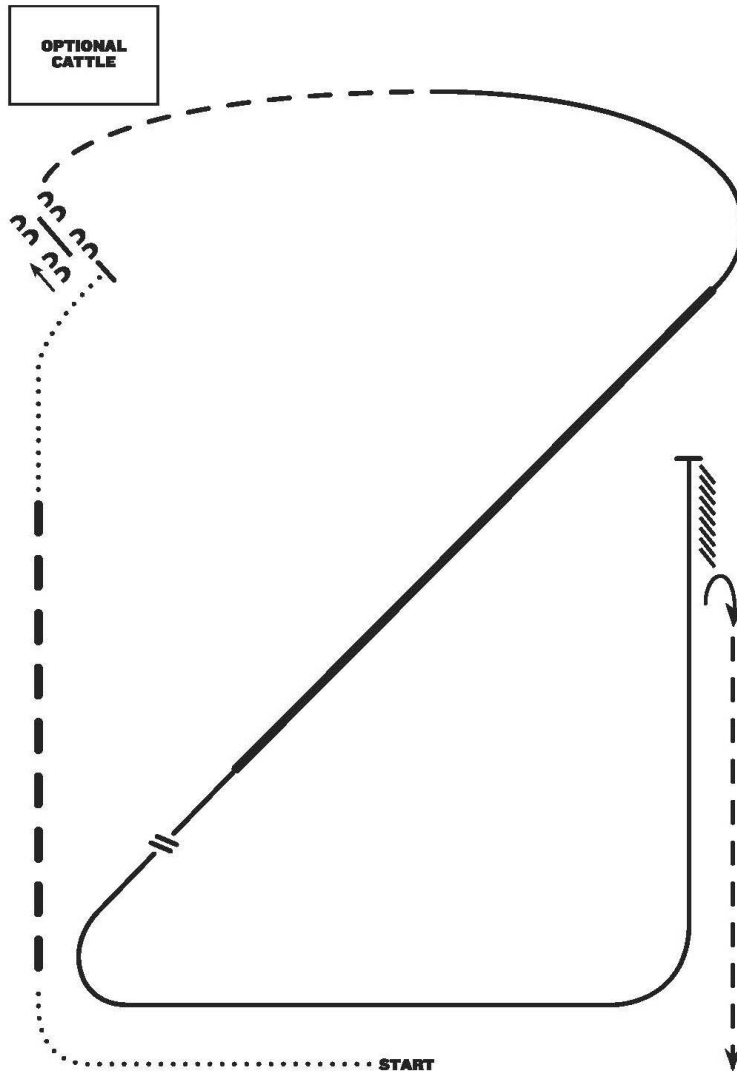

Ranch Riding Pattern

Youth Ranch Horse Mentor Matchup

PRESENTED BY
centura

RANCH RIDING - PATTERN 10

LEGEND	
.....	Walk
.....	Extended Walk
- - - -	Trot
- - - -	Extended Trot
————	Lope
————	Extended Lope
////	Back
W	Lead Change

1. Walk
2. Extended trot
3. Walk
4. Stop, side pass left over log
5. Trot
6. Lope right lead
7. Extended lope right lead
8. Collect lope and change leads (simple or flying)
9. Lope left lead
10. Stop and back
11. 1/2 turn right
12. Trot

Note: The drawn description of this pattern is only intended for the general depiction of the pattern. Exhibitors should utilize the arena space to best exhibit their horses.

Revised 05-2021

Judge: Terry Thompson