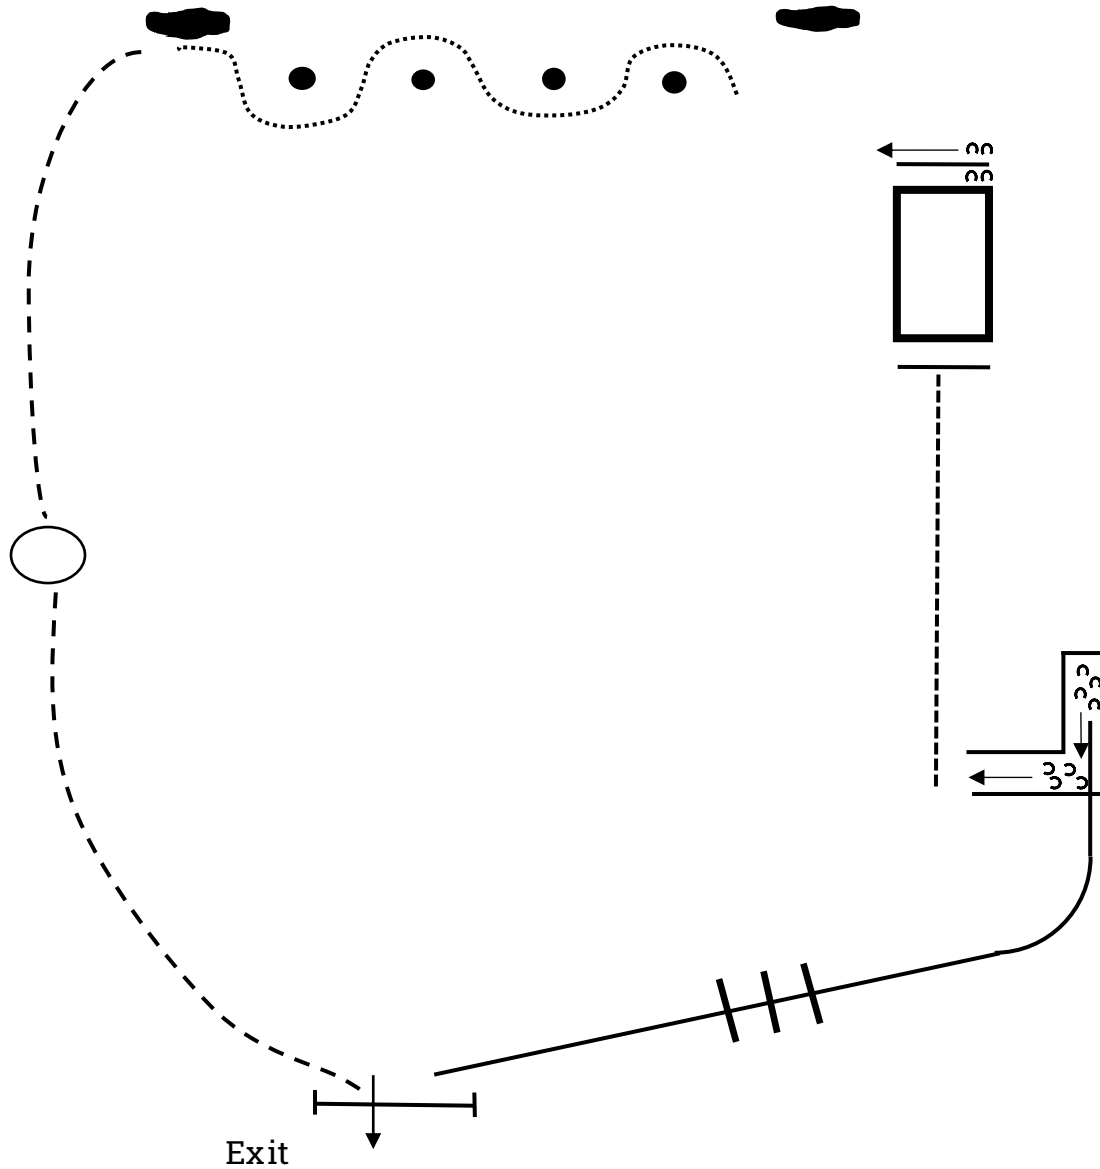

Ranch Trail Pattern

All Ages

NATIONAL
WESTERN®
Stock Show

PRESENTED BY
centura

LEGEND

.....	Walk
- - - -	Trot
————	Lope
●	Marker
■	Drag Object

1. Be ready at gate. Open, pass through and close.
2. Lope left lead to and over logs.
3. Lope into chute.
4. Stop and back the L.
5. Trot to bridge.
6. Walk over bridge.
7. Sidepass left over log.
8. Pick up rope and drag to marker at a walk thru serpentine.
9. Hang rope up.
10. Trot to marker.
11. Halt, dismount and ground tie. Walk full circle around horse.
12. Lead out at a trot.