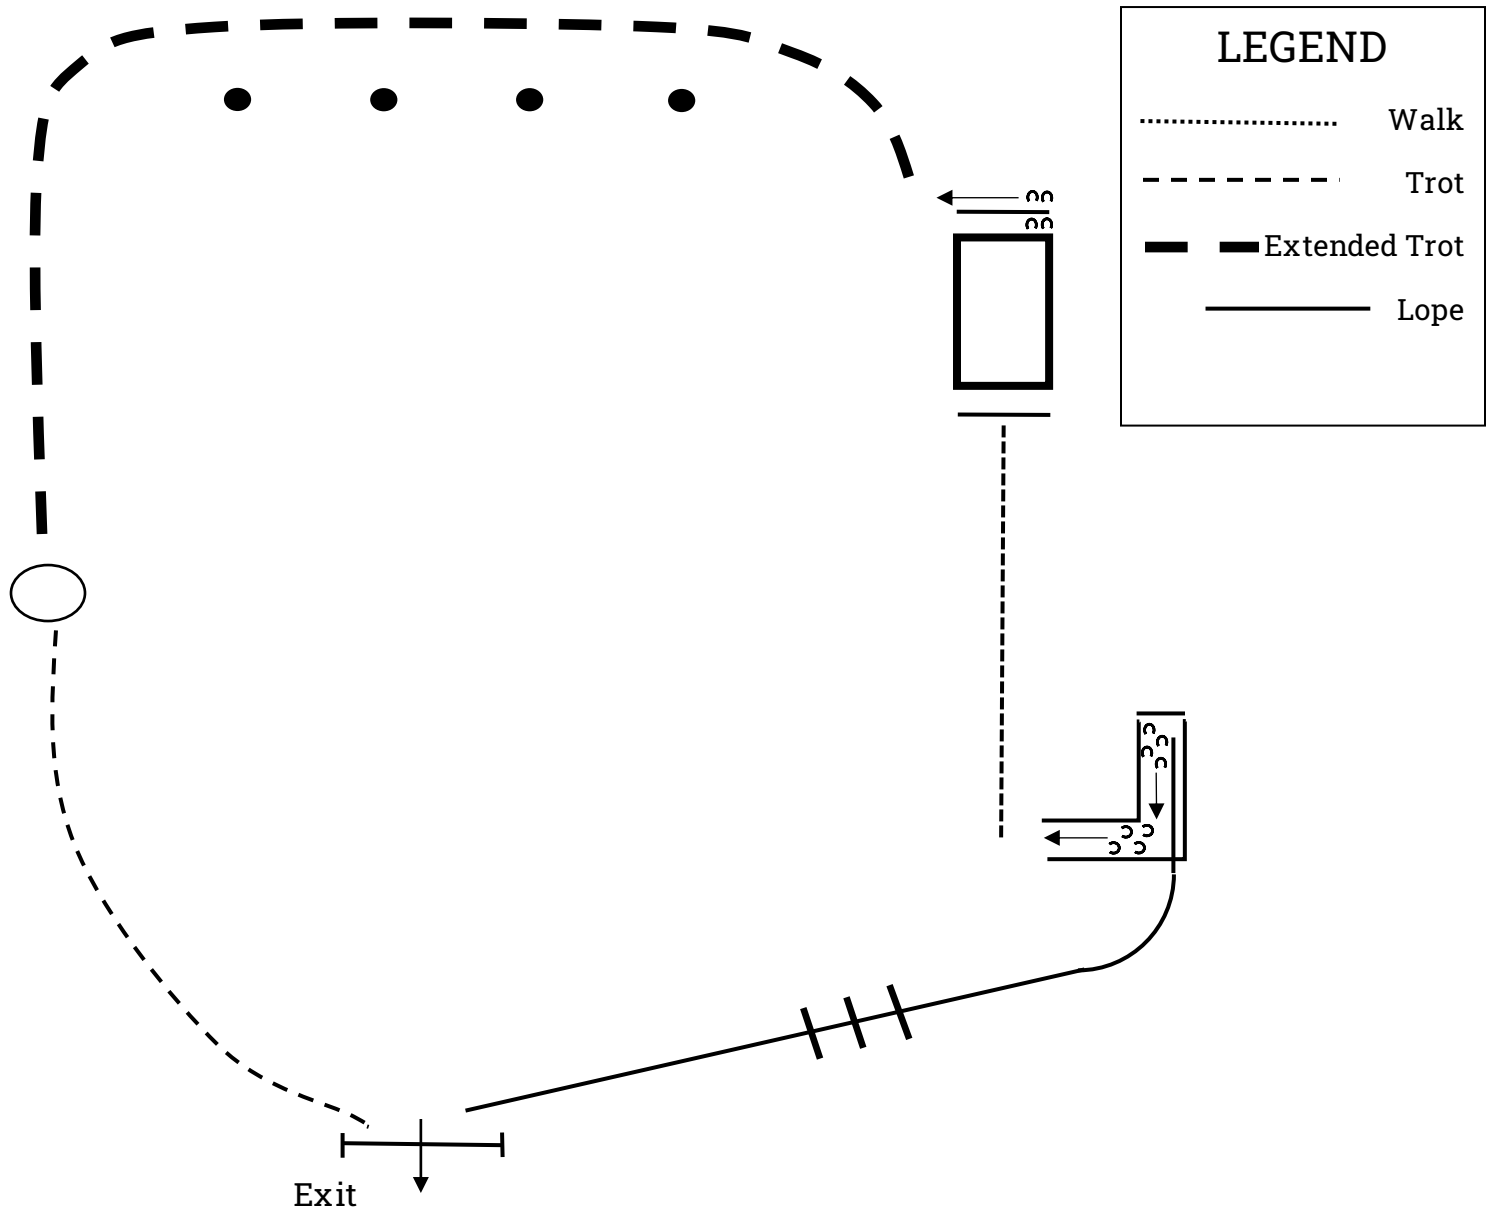

Ranch Trail Pattern

Amateur & Youth

NATIONAL
WESTERN
Stock Show

PRESENTED BY
centura

1. Be ready at gate. Open and go through.
2. Lope left lead to and over logs.
3. Lope into chute.
4. Stop and back the L.
5. Trot to bridge.
6. Walk over bridge.
7. Sidepass left over log.
8. Extended trot around outside of markers.
9. Halt, dismount and ground tie. Walk full circle around horse.
10. Lead out at trot.