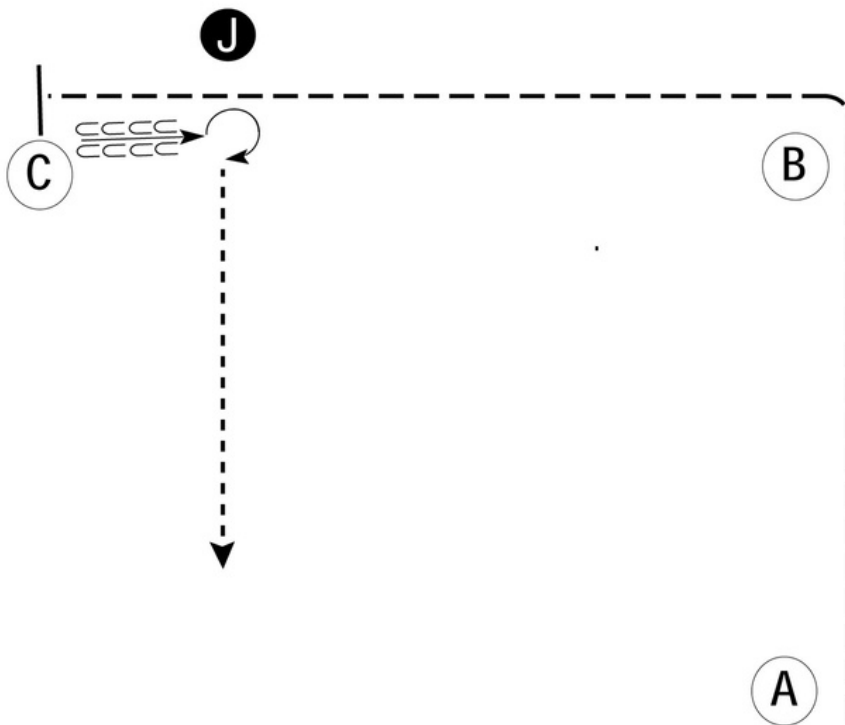

NWSS NASMDA show

Youth#329/Amatuer#330 Mule Showmanship (14-18 and Amateur)

Show Date: 01-19-21-2023

www.HorseShowPatterns.com

www.HorseShowPatterns.com

Be ready at A.

1. Trot to and around B.
2. Trot past judge to C.
3. Stop at C.
4. Back until the hind end of your horse is even with the judge.
5. Turn 270 degrees and set up for inspection.
6. When dismissed, walk straight away from judge.

Walk	-----
Trot	- - - - -
Back	← ㄩㄩㄩㄩ
Marker	ⓑ
Judge	ⓙ

Follow the instructions of your ring steward.

[S/3-23]

Pattern Provided by:

Butch Watson