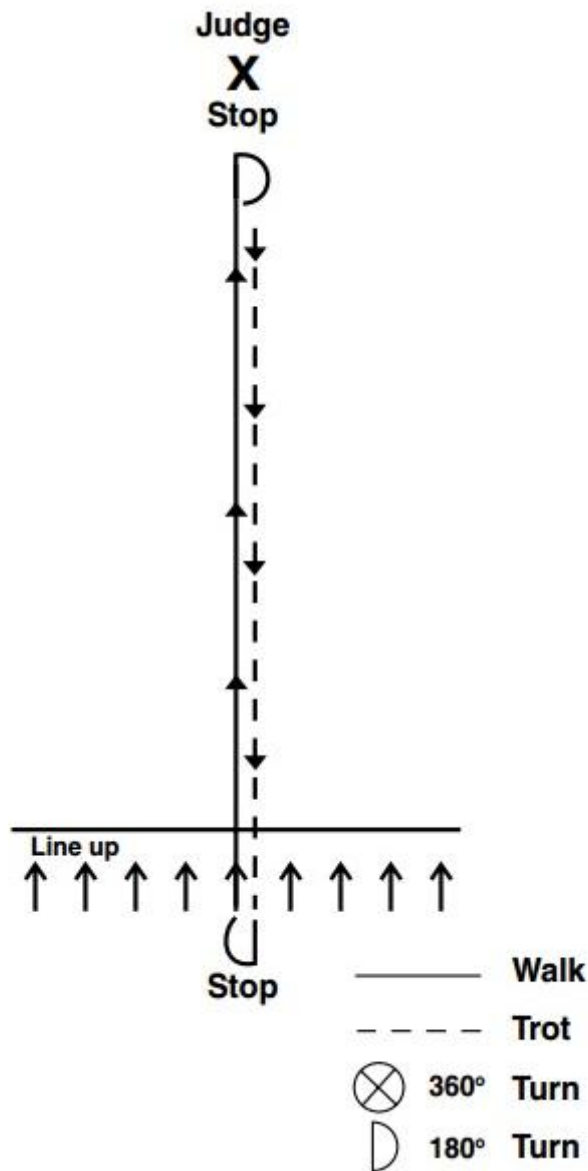

Draft Youth Showmanship

Be ready in the lineup.
 When acknowledged, walk to judge.
 Set up for inspection.
 Upon dismissal, turn 180 degrees to the right and trot back through the lineup.
 Turn 180 degrees to the right.
 Come back into your place in line and setup.