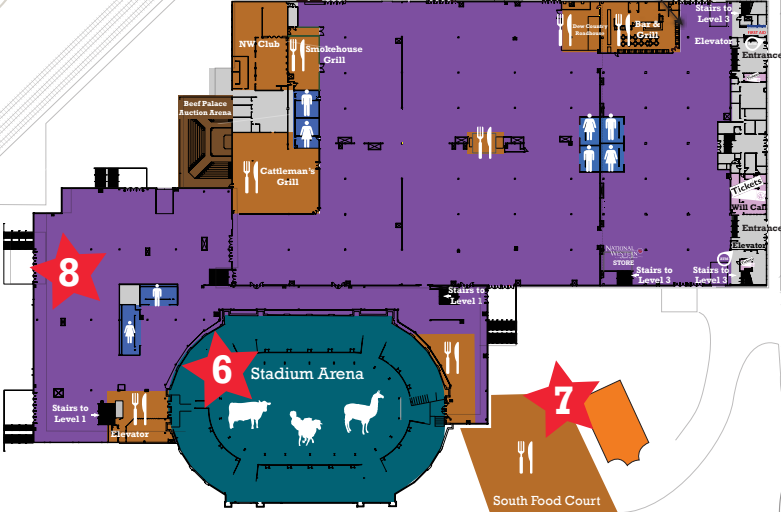

PRESENTED BY

THE YARDS

3RD FLOOR

2ND FLOOR

- 1 National Western Nursery**
presented by Murdoch's
- 2 HW Pony Trails**
- 3 Youth Art Exhibit**
presented by Alpine Bank
- 4 King Soopers Petting Farm**
- 5 CSU Ag Adventure**
- 6 Stadium Arena**
- 7 Ames Activity Pavilion**
- 8 Dairy Discovery Zone**
- 9 Yards**
& Stockyards Event Center
- 10 CSU Spur**

SCHOOL VISITS
Plan Your Day Map

presented by

SCHOOL VISITS

Plan your day!

1 **National Western Nursery** *presented by Murdoch's* – Come meet National Western's newest arrivals of your favorite farm animals and learn about their first days of life on the farm. (20-30 minutes)

8 **Dairy Discovery Zone** – Learn all about where your milk comes from, take an inside look at how dairy is produced and explore fun and easy ways to enjoy dairy every day in this immersive exhibit! (30 minutes)

9 **Yards & Stockyards Event Center** – Cattle used to arrive by train to the historic Yards. Come and see our all-new livestock facilities and pens! (30 minutes)

10 **CSU Spur** – Observe live surgeries at the Dumb Friends League, see therapy horses hard at work, explore rooftop gardens and greenhouses, learn about river patterns at the stream table, and more! Spur your creativity with learning and fun. (One hour)