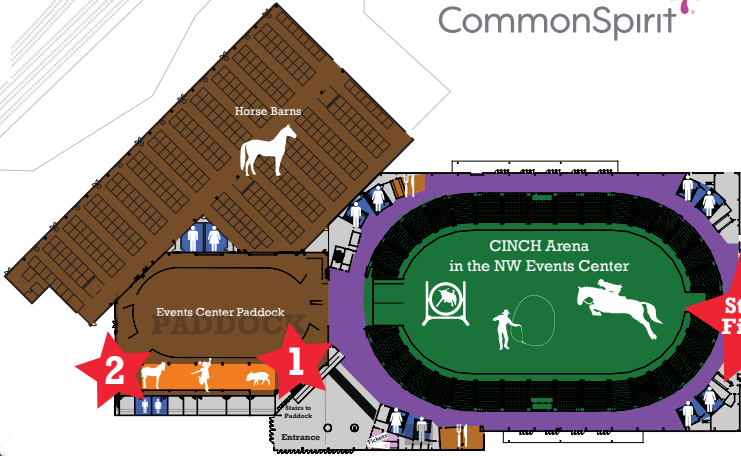

PRESENTED BY

THE YARDS

3RD FLOOR

2ND FLOOR

- 1 National Western Nursery**
presented by Murdoch's
- 2 HW Pony Trails**
- 3 Youth Art Exhibit**
presented by Alpine Bank
- 4 King Soopers Petting Farm**
- 5 CSU Ag Adventure**
- 6 Stadium Arena**
- 7 Ames Activity Pavilion**
- 8 Dairy Discovery Zone**
- 9 Yards**
& Stockyards Event Center
- 10 CSU Spur**

SCHOOL VISITS
Plan Your Day Map

presented by

SCHOOL VISITS

Plan your day!

1 **National Western Nursery** *presented by Murdoch's* – Come meet National Western's newest arrivals of your favorite farm animals and learn about their first days of life on the farm. (20-30 minutes)

8 **Dairy Discovery Zone** – Learn all about where your milk comes from, take an inside look at how dairy is produced and explore fun and easy ways to enjoy dairy every day in this immersive exhibit! (30 minutes)

9 **Yards & Stockyards Event Center** – Cattle used to arrive by train to the historic Yards. Come and see our all-new livestock facilities and pens! (30 minutes)

10 **CSU Spur** – Observe live surgeries at the Dumb Friends League, see therapy horses hard at work, explore rooftop gardens and greenhouses, learn about river patterns at the stream table, and more! Spur your creativity with learning and fun. (One hour)