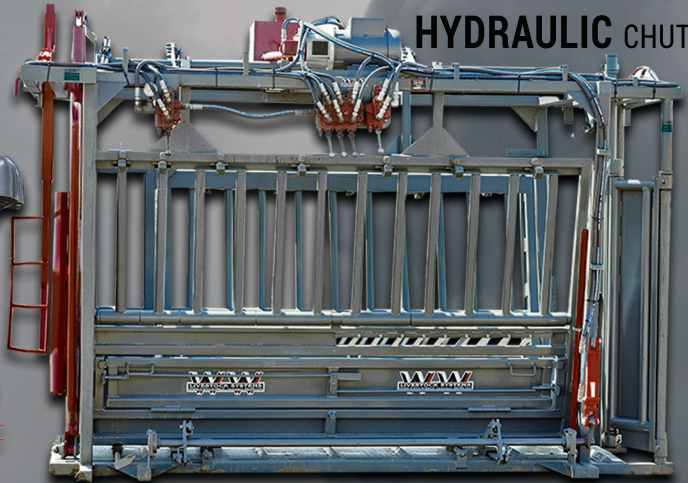

SQUEEZE CHUTES FOR ANY SIZE OPERATION

SEEDSTOCK 1100 CHUTES

PRODUCER 640 CHUTES

BEEFMASTER CHUTES

HYDRAULIC CHUTES

TRIM STOCK CHUTES

HORSE STOCK CHUTES

LOAD CHUTES

LONGHORN CHUTES

HYDRAULIC CALF TABLE CHUTES

800-999-1214
wwmanufacturing.com