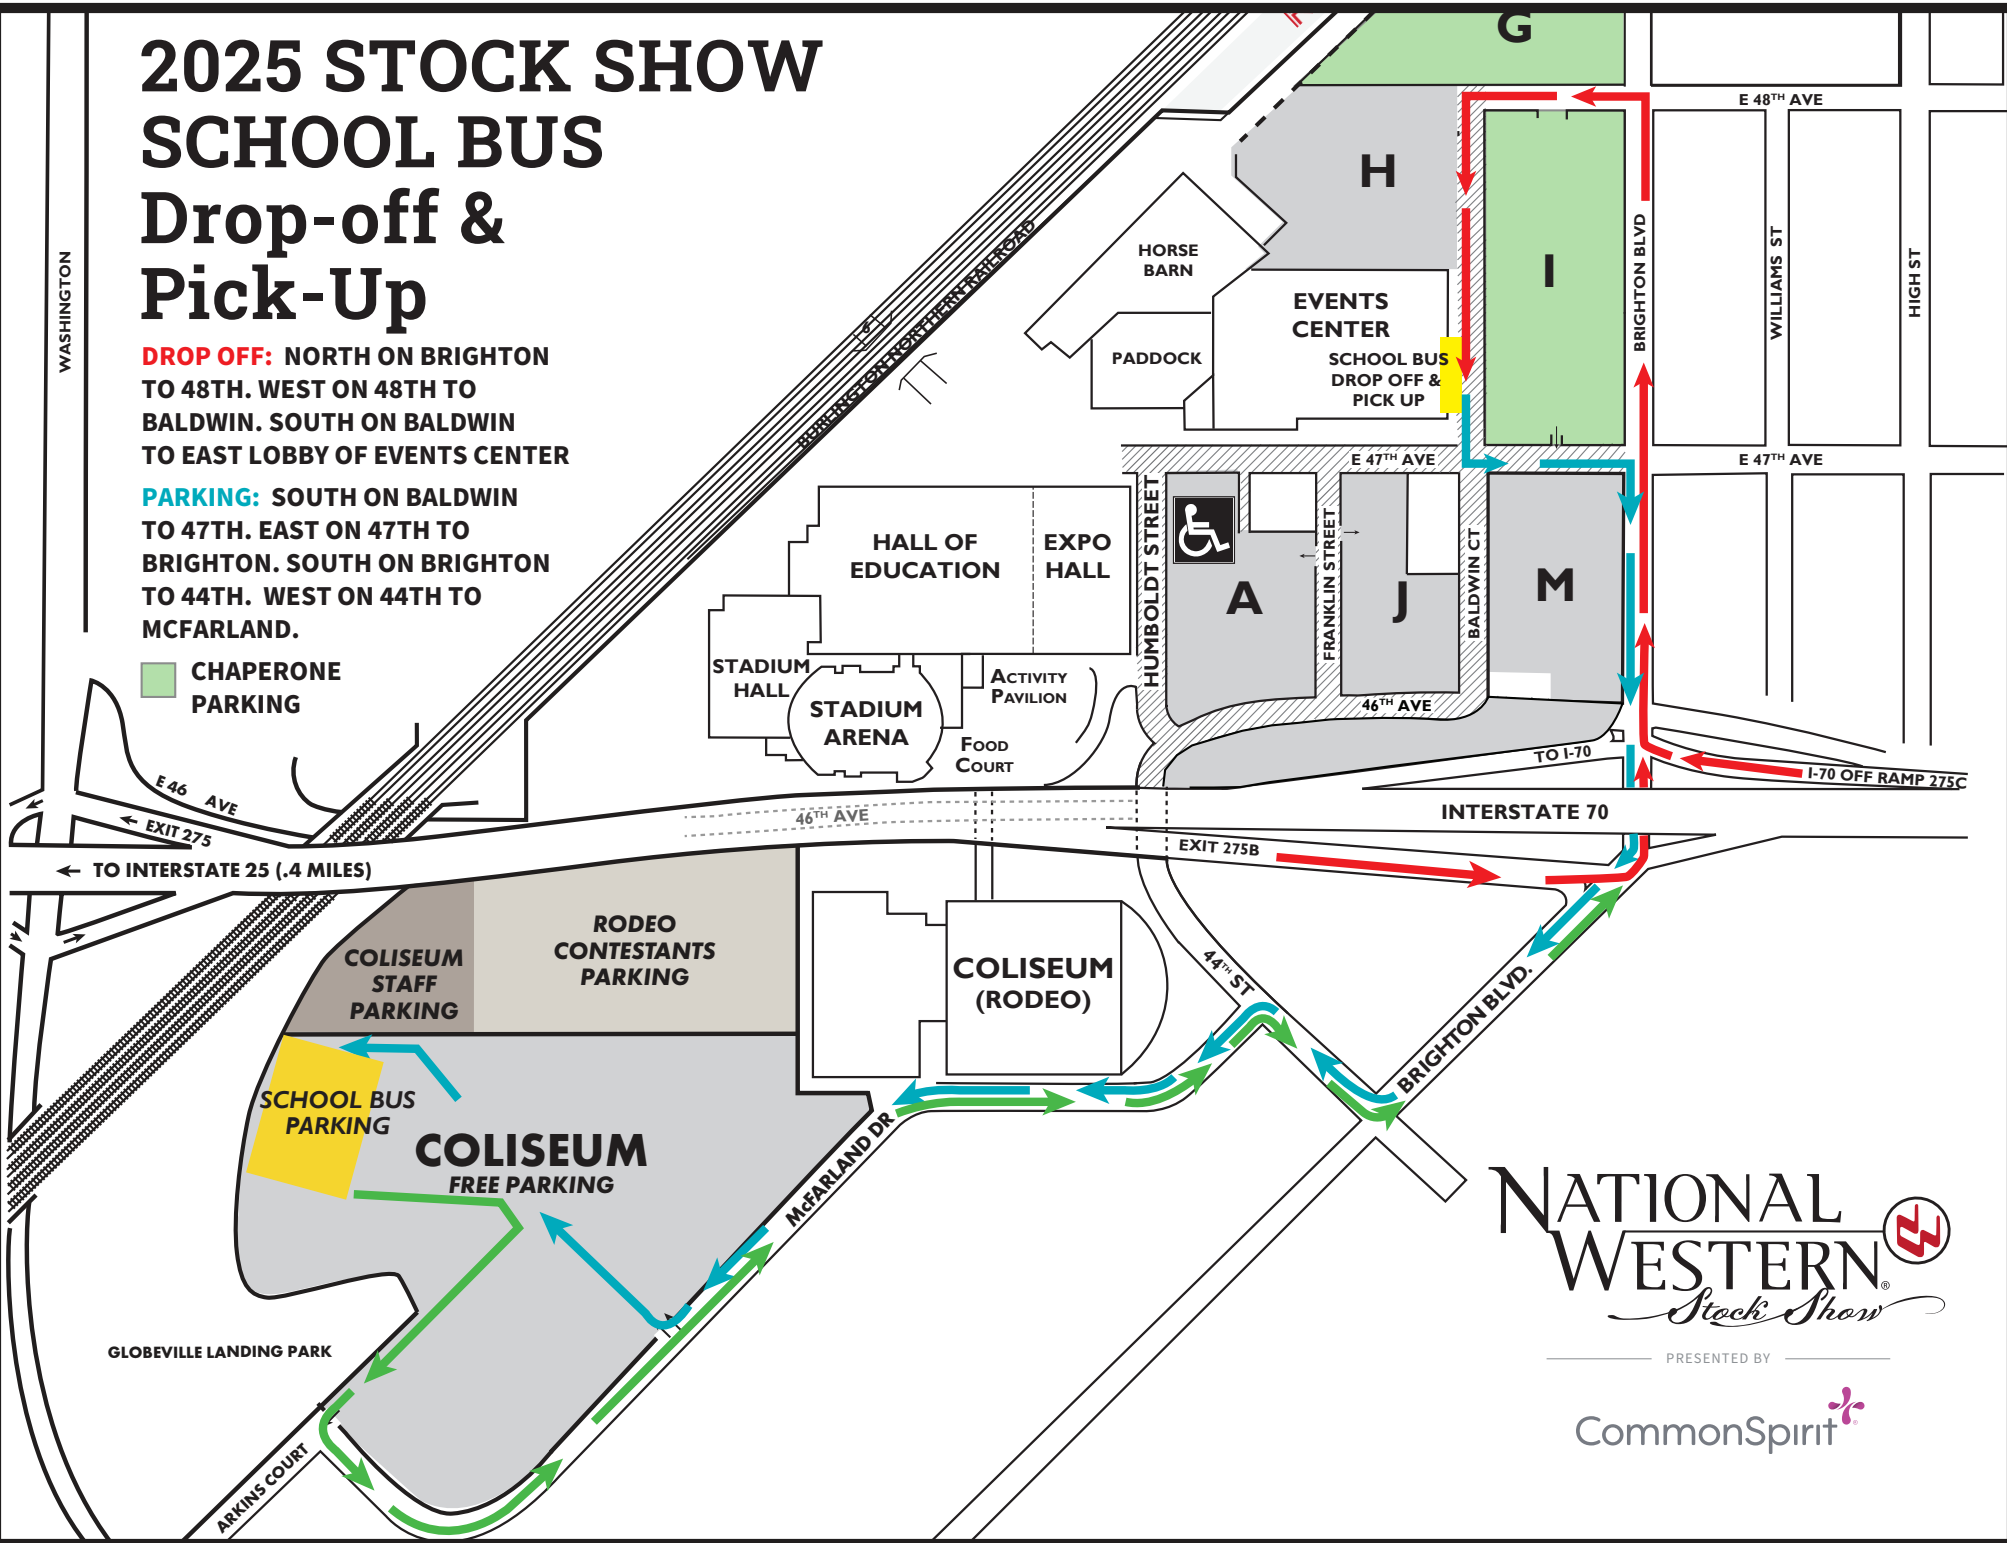

# 2025 STOCK SHOW SCHOOL BUS Drop-off & Pick-Up

**DROP OFF:** NORTH ON BRIGHTON  
TO 48TH. WEST ON 48TH TO  
BALDWIN. SOUTH ON BALDWIN  
TO EAST LOBBY OF EVENTS CENTER

**PARKING:** SOUTH ON BALDWIN  
TO 47TH. EAST ON 47TH TO  
BRIGHTON. SOUTH ON BRIGHTON  
TO 44TH. WEST ON 44TH TO  
MCFARLAND.

 CHAPERONE  
PARKING

NATIONAL  
WESTERN   
*Stock Show*

PRESENTED BY

CommonSpirit 