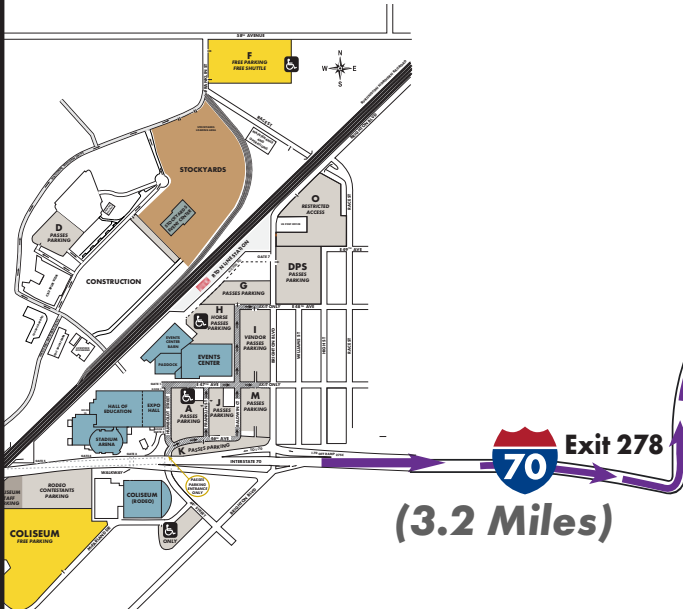

## DICK'S SPORTING GOODS TRAILER PARKING MAP

**DICK'S Sporting Goods Park**  
6000 Victory Way, Commerce City, CO 80022

Scan this QR Code  
for Google Map to  
DICK'S Sporting Goods Park

**Quebec St**

**E 56th Ave**

**Take I-70 East (3.2 Miles)**  
**North (Left) on Quebec (1.5 Miles)**  
**East (Right) on E 56th Ave**  
**North (Left) on Valentia St**  
**East (Right) on E 59th Pl**  
**to Lots B, BB, C or D**  
**at Dick's Sporting Goods Park**

**(3.2 Miles)**

**NATIONAL WESTERN**  
*Stock Show*

PRESENTED BY

CommonSpirit