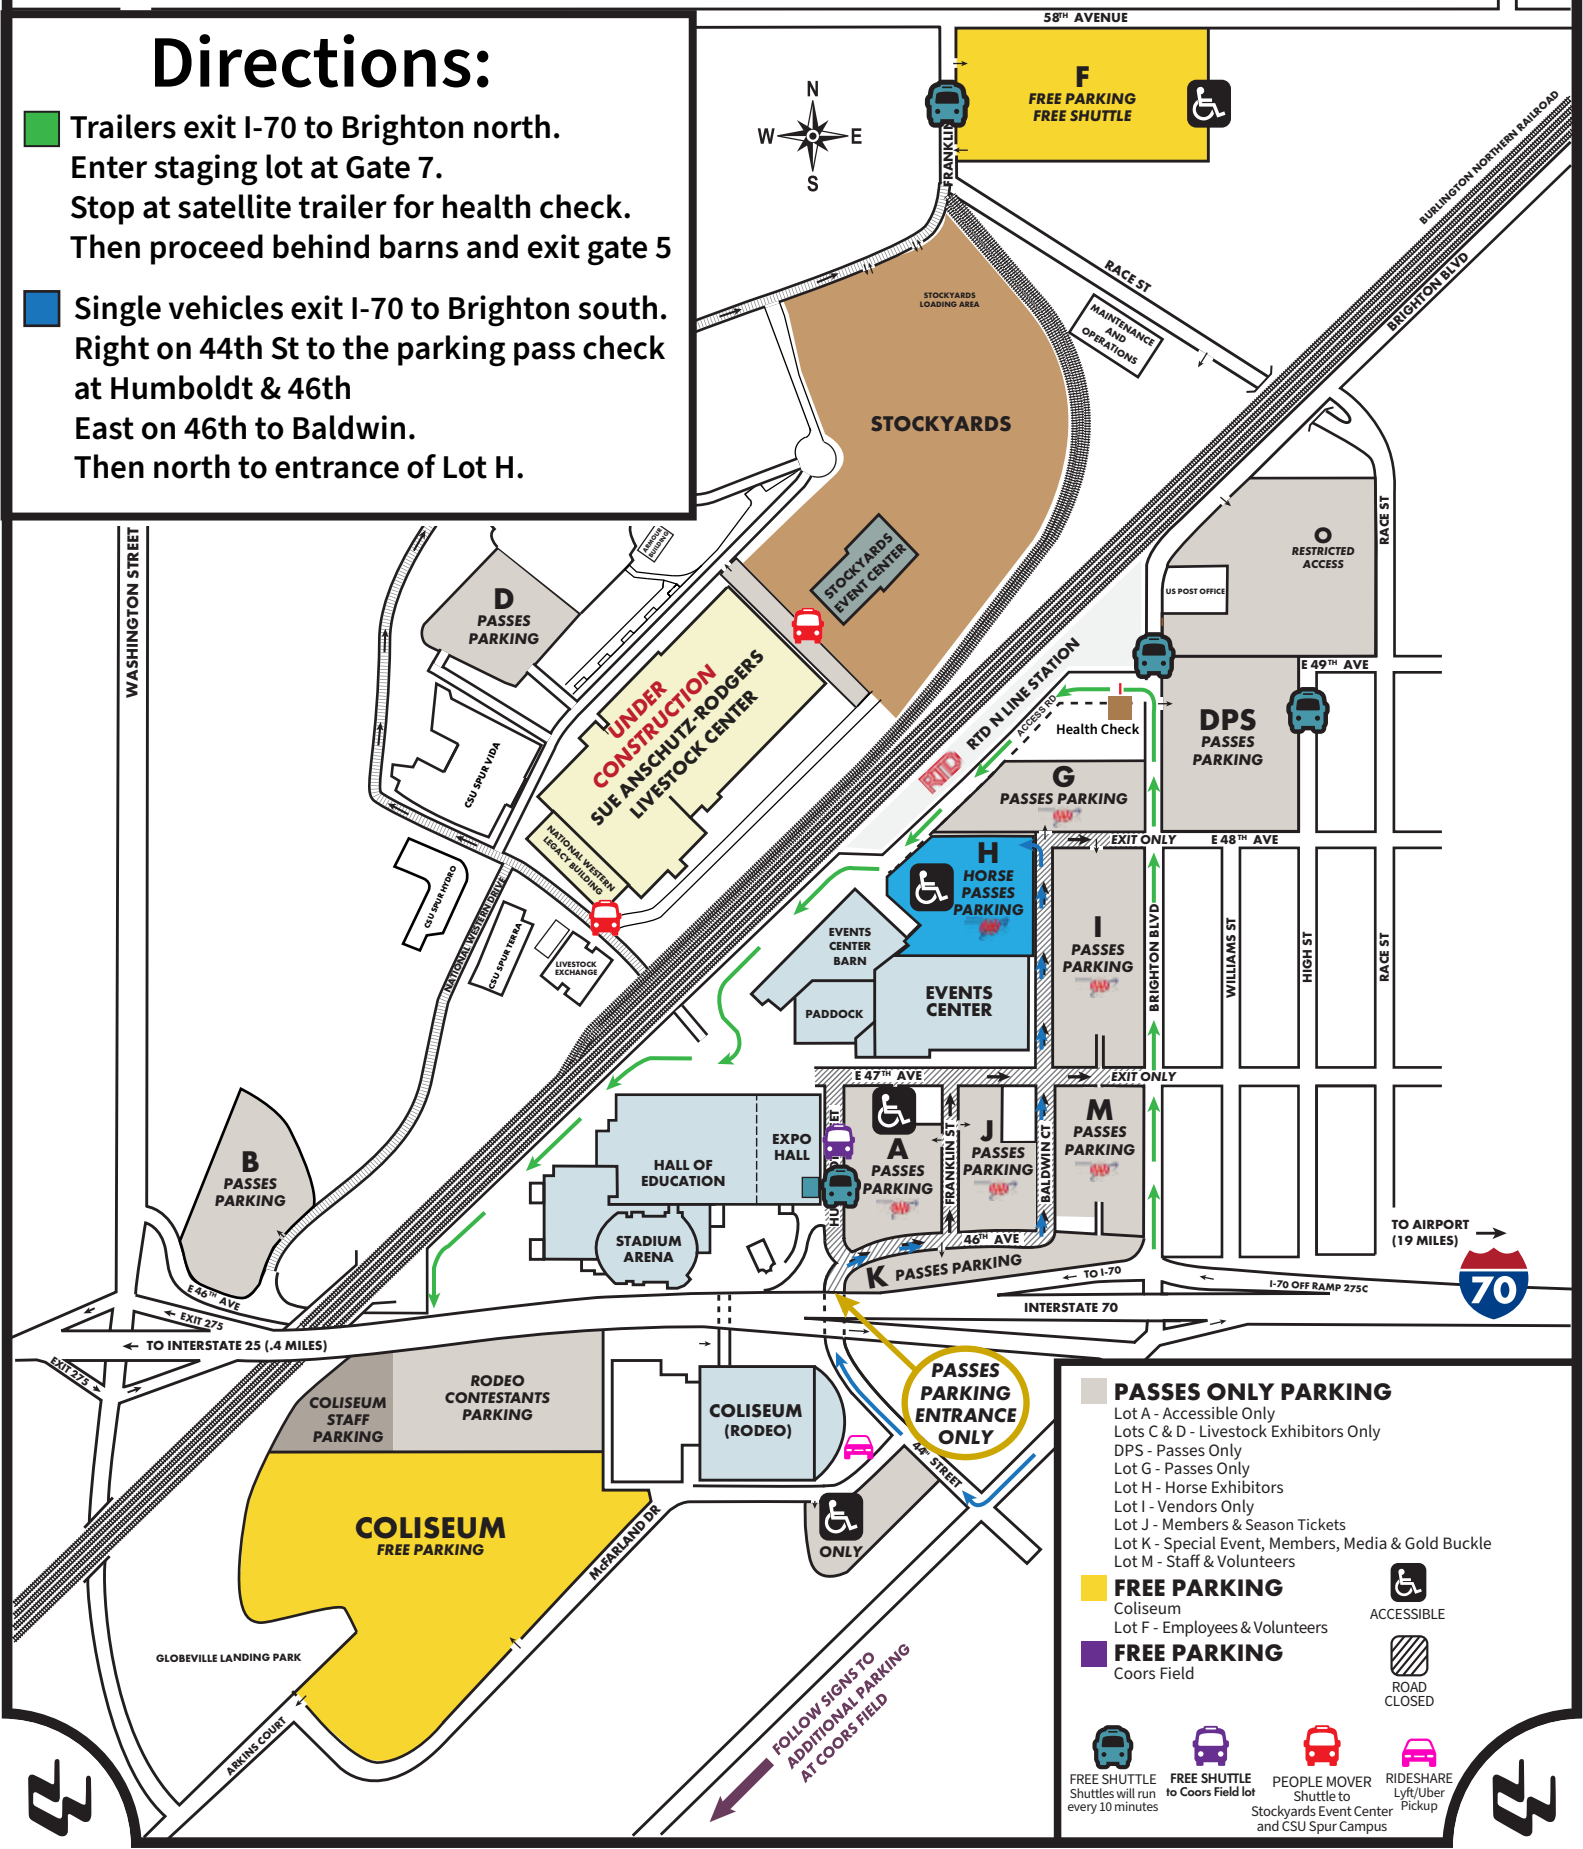

Directions:

- Trailers exit I-70 to Brighton north. Enter staging lot at Gate 7. Stop at satellite trailer for health check. Then proceed behind barns and exit gate 5
- Single vehicles exit I-70 to Brighton south. Right on 44th St to the parking pass check at Humboldt & 46th. East on 46th to Baldwin. Then north to entrance of Lot H.

PASSES ONLY PARKING

- Lot A - Accessible Only
- Lots C & D - Livestock Exhibitors Only
- DPS - Passes Only
- Lot G - Passes Only
- Lot H - Horse Exhibitors
- Lot I - Vendors Only
- Lot J - Members & Season Tickets
- Lot K - Special Event, Members, Media & Gold Buckle
- Lot M - Staff & Volunteers

FREE PARKING

- Coliseum
- Lot F - Employees & Volunteers
- Coors Field

FREE SHUTTLE
to Coors Field lot

PEOPLE MOVER
Shuttle to
Stockyards Event Center
and CSU Spur Campus

RIDESHARE
Lyft/Uber
Pickup

FOLLOW SIGNS TO
ADDITIONAL PARKING
AT COORS FIELD

PASSES PARKING
ENTRANCE ONLY

TO INTERSTATE 25 (.4 MILES)