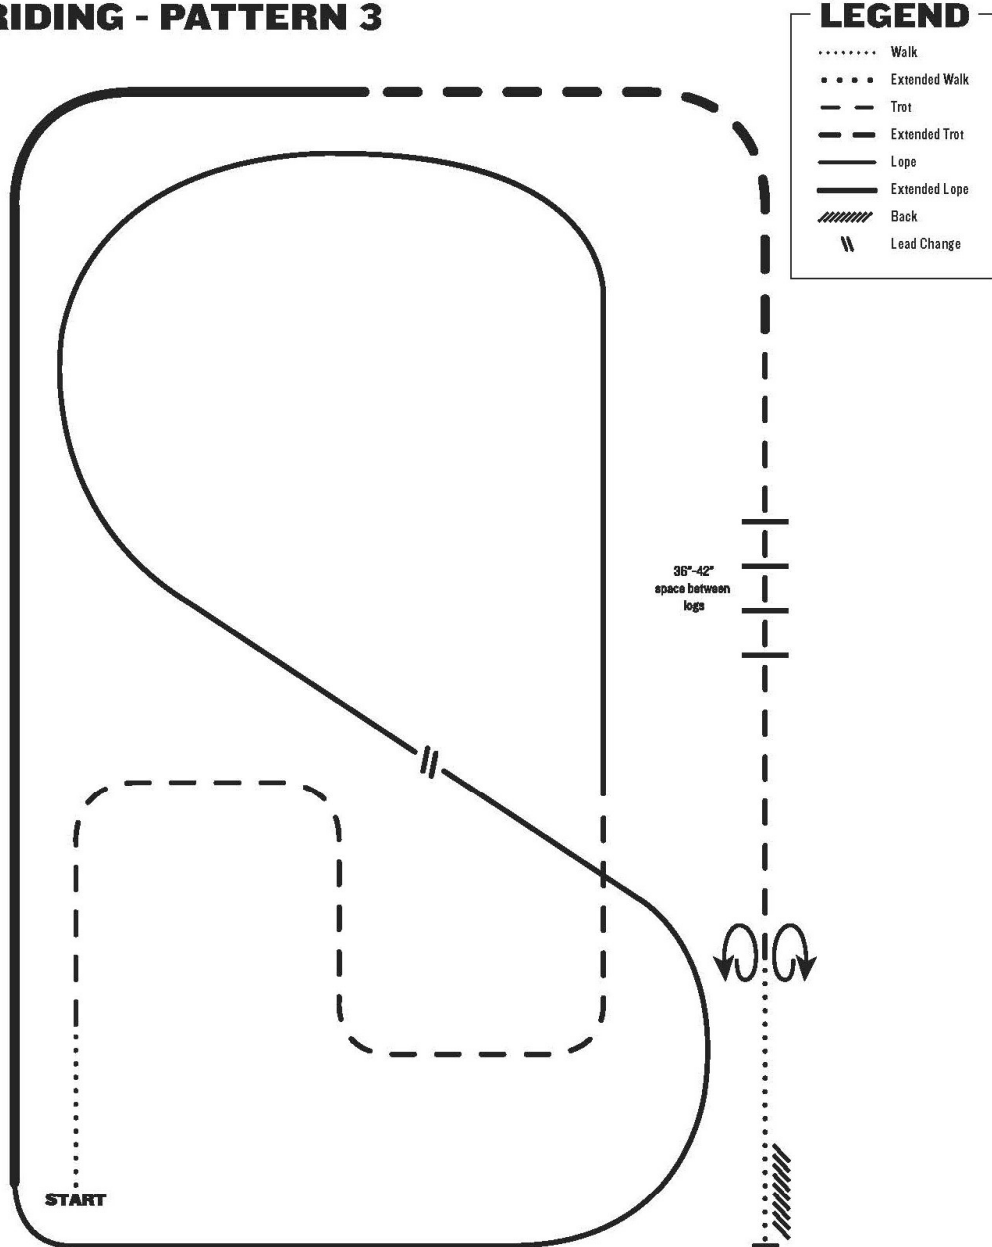

Youth Ranch Horse Mentor Matchup Ranch Riding Pattern

RANCH RIDING - PATTERN 3

- I. Walk
2. Trot serpentine
3. Lope left lead around the end of the arena and then diagonally across the arena
4. Change leads (simple or flying)
5. Lope right lead around end of the arena
6. Extend lope on the straight away and around corner to the center of the arena
7. Extend trot around corner of the arena
8. Collect to a trot
9. Trot over logs
10. Stop, 360° turn each direction (either direction 1st) (L-R or R-L)
- II. Walk, stop and back

Note: The drawn description of this pattern is only intended for the general depiction of the pattern. Exhibitors should utilize the arena space to best exhibit their horses.