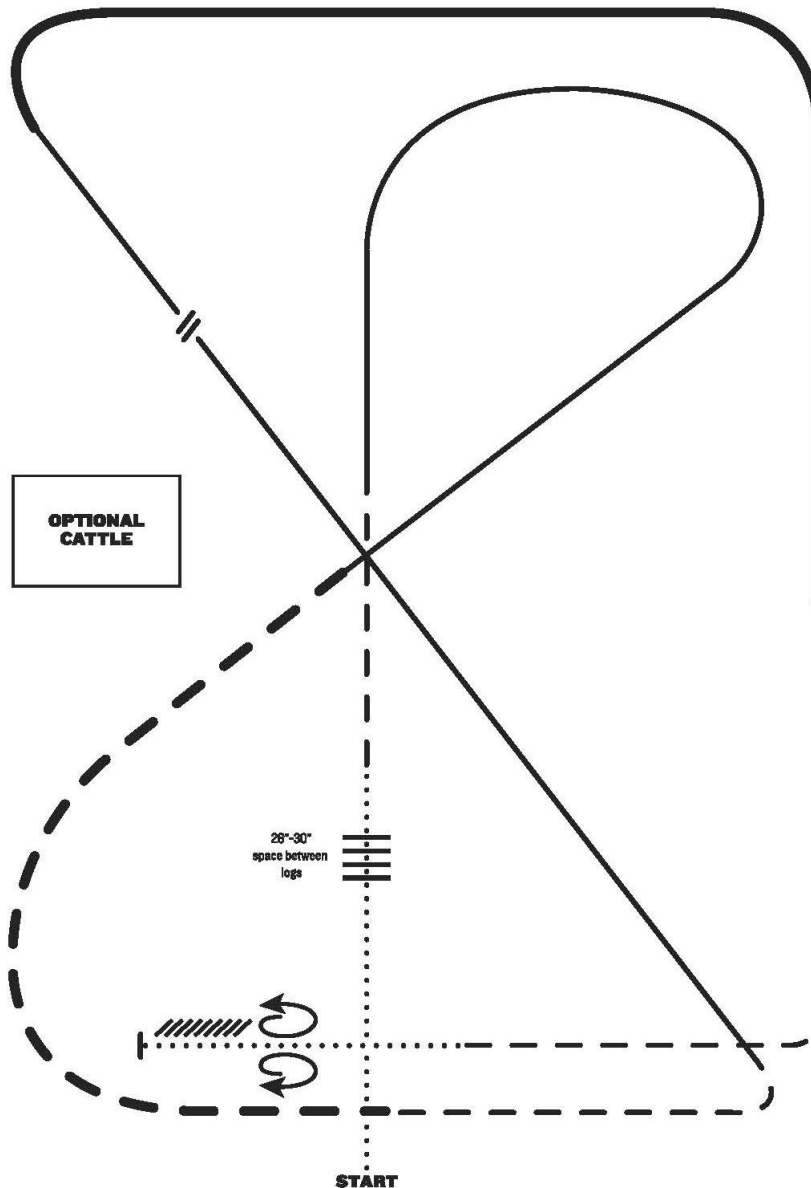

AQHA/APHA Ranch Riding Pattern

RANCH RIDING - PATTERN 5

LEGEND

| | |
|--------|---------------|
| | Walk |
| | Extended Walk |
| - - - | Trot |
| - - - | Extended Trot |
| — — — | Lope |
| — — — | Extended Lope |
| ////// | Back |
| // | Lead Change |

1. Walk
2. Walk over logs
3. Trot
4. Lope right lead
5. Extended trot
6. Trot
7. Lope left lead
8. Change leads (simple or flying)
9. Extended lope right lead
10. Collect lope
11. Trot
12. Walk
13. Stop and back
14. 360° turn each direction (either direction 1st) (L-R or R-L)

Note: The drawn description of this pattern is only intended for the general depiction of the pattern. Exhibitors should utilize the arena space to best exhibit their horses.